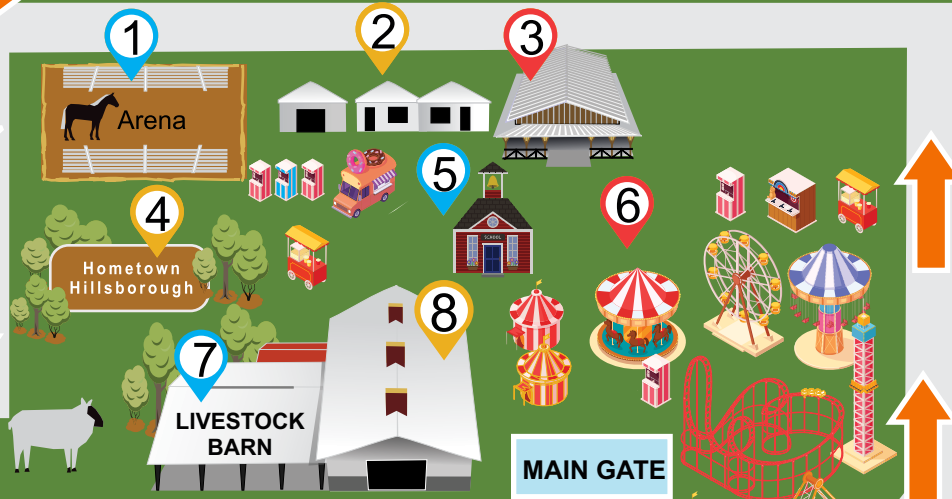

215 Sydney Washer Rd.  
Dover, FL

- 1 Outdoor Arena
- 2 Workshop, Fair Office  
Conference Room
- 3 Entertainment Pavilion
- 4 Hometown Hillsborough
- 5 Schoolhouse
- 6 Midway
- 7 Livestock Barn
- 8 Exhibition Hall
- 9 Livestock Committee  
Parking
- 10 Exhibitor Parking
- 11 Livestock Trailer &  
Camper Parking
- 12 Kiddie Land  
Midway

**LIVESTOCK ENTRY**

**BLUE ARROW:**  
ALL SPECIES

**ORANGE ARROW:**  
RABBIT, GOAT, POULTRY,  
MARKET GOAT,  
MARKET LAMB,  
BREEDING SHEEP,  
MARKET TURKEY, SWINE

**YELLOW ARROW:**  
MARKET STEER  
BEEF, DAIRY

**MAIN GATE**

HIGHWAY 60

SYDNEY WASHER RD